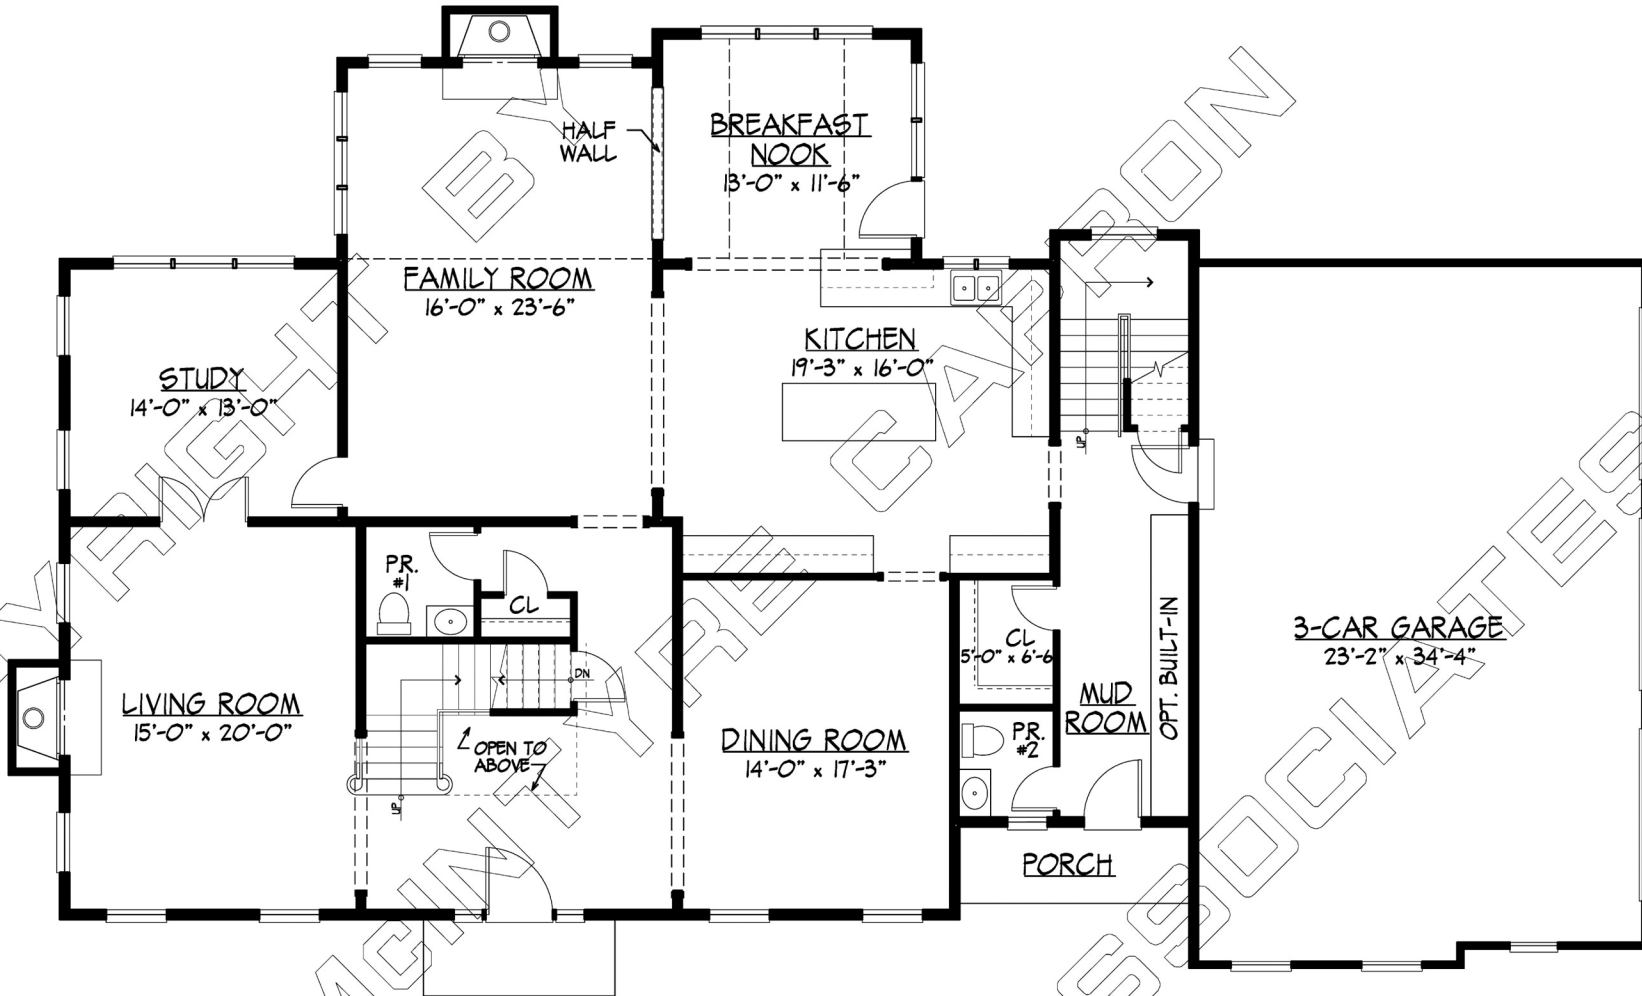

Vixen's Lair

Vixen's Lair

FIRST FLOOR PLAN

SCALE: 1/4" = 1'-0"

SQUARE FOOTAGE TOTALS	
FIRST FLOOR	2,345.00 SQ. FT.
SECOND FLOOR	2,215.72 SQ. FT.
TOTAL	4,560.72 SQ. FT.
OPT. GUEST SUITE	445.36 SQ. FT.

**SECOND FLOOR PLAN
W/ OPTIONAL GUEST SUITE**
SCALE: 1/4" = 1'-0"