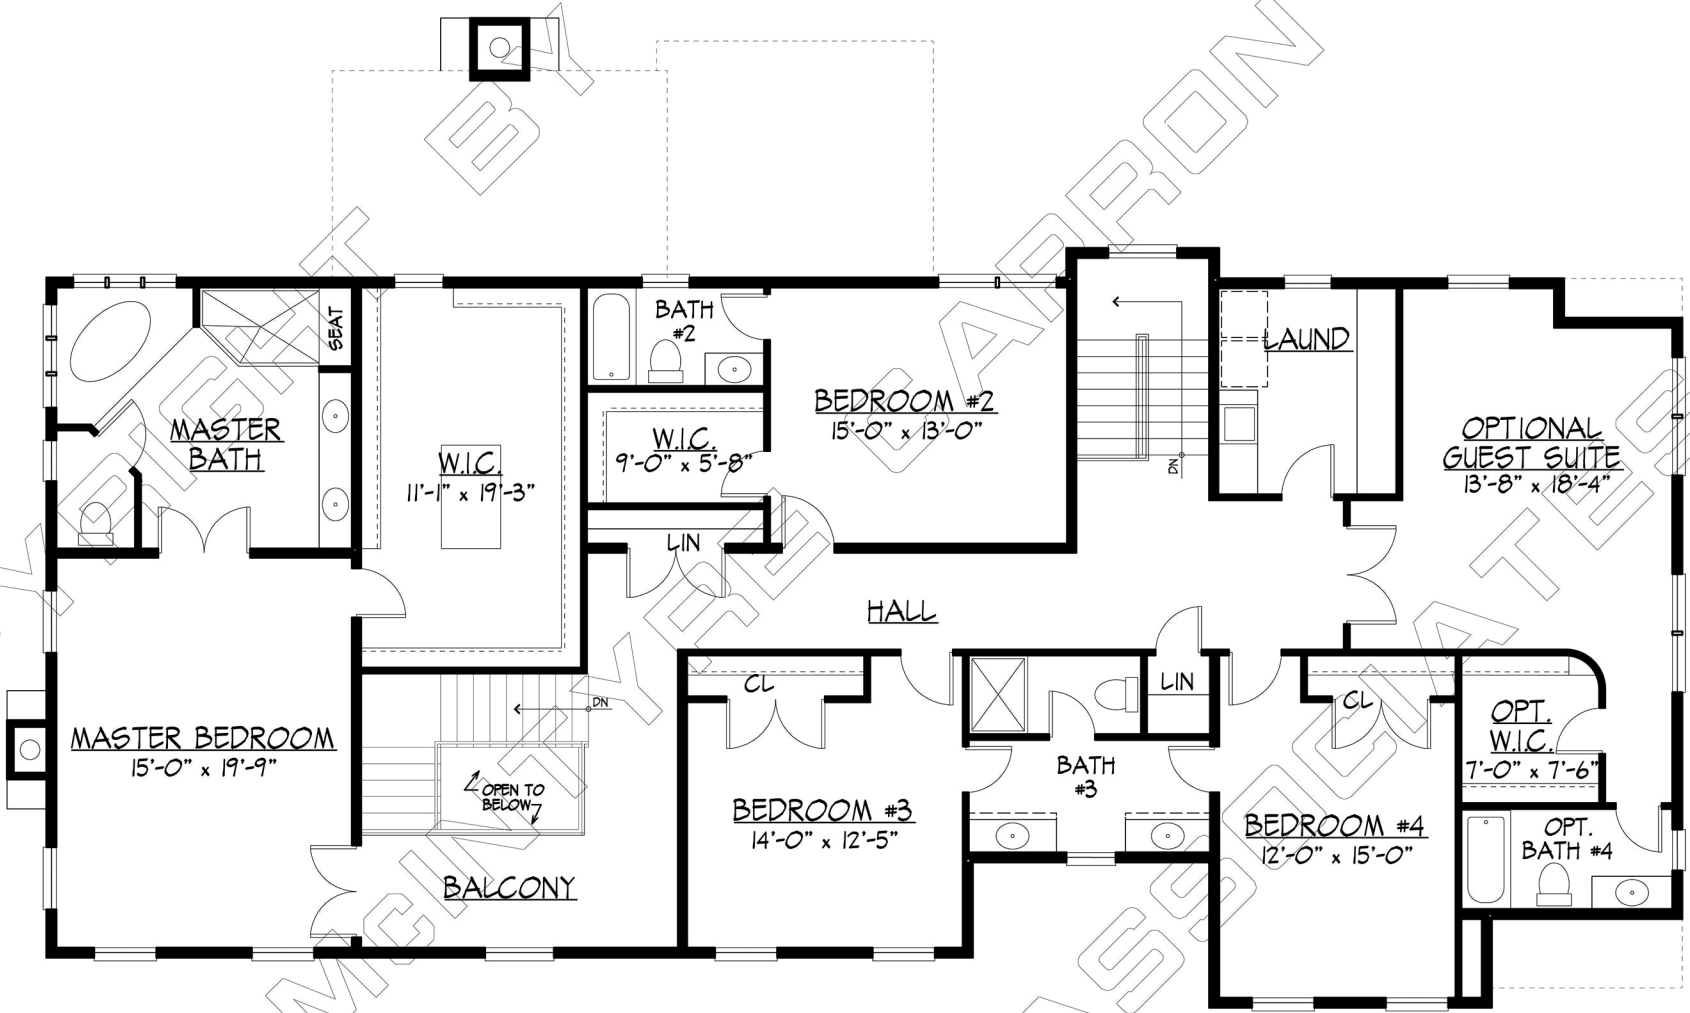

Vixen's Lair

Vixen's Lair

FIRST FLOOR PLAN

SCALE: 1/4" = 1'-0"

SQUARE FOOTAGE TOTALS	
FIRST FLOOR	2,345.00 SQ. FT.
SECOND FLOOR	2,215.72 SQ. FT.
TOTAL	4,560.72 SQ. FT.
OPT. GUEST SUITE	445.36 SQ. FT.

**SECOND FLOOR PLAN
W/ OPTIONAL GUEST SUITE**
SCALE: 1/4" = 1'-0"